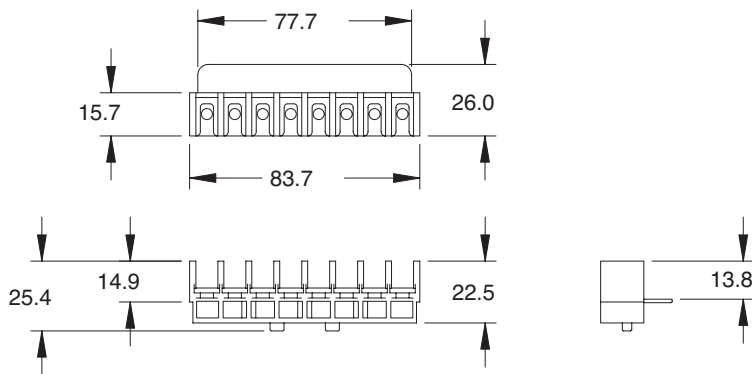

Large Metric Range Accessories

30 Amp 8 Way Terminal Block & Cover

Part No. TC030008

Part No. TB030008

Views showing assembly to Plastic Fixing Bracket

Solder/screw terminals fitted in each position