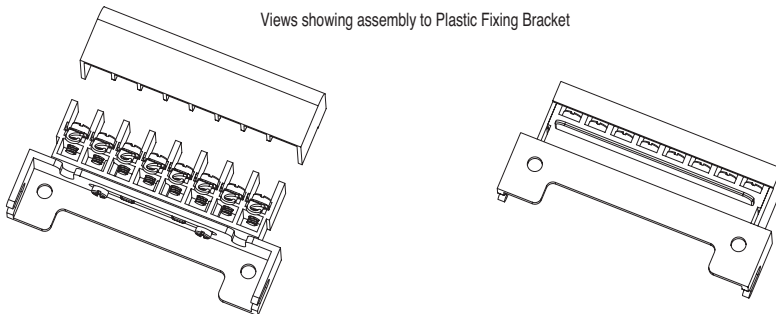

Large Metric Range Accessories

30 Amp 8 Way Terminal Block & Cover

Part No. TC030008

Part No. TB030008

Views showing assembly to Plastic Fixing Bracket

Solder/screw terminals fitted in each position