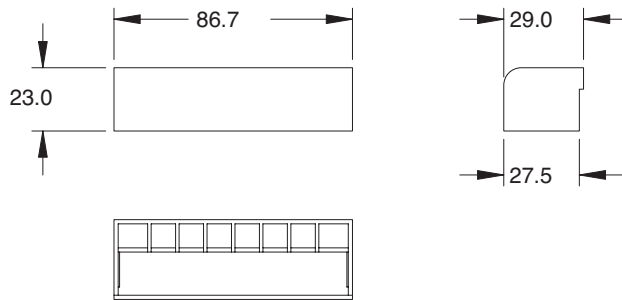

Large Metric Range Accessories

30 Amp 8 Way Terminal Block & Cover

Part No. TC030008

Part No. TB030008

Views showing assembly to Plastic Fixing Bracket

Solder/screw terminals fitted in each position