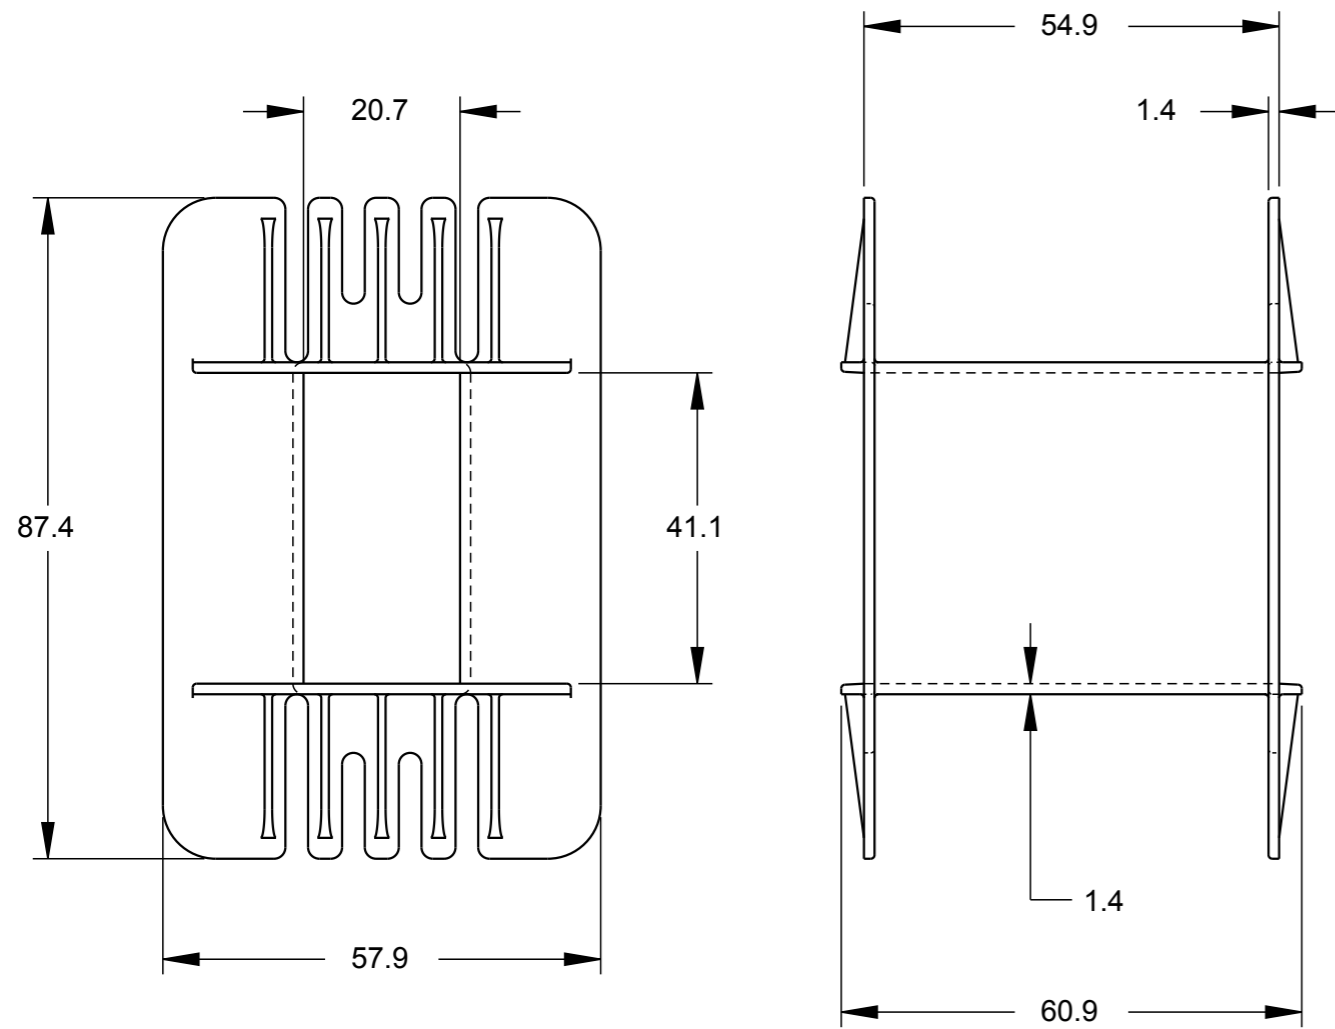

Part No. FE0430  
E80/38/20 DOUBLE BOBBIN

Dimensions in millimetres.

Issue 1

1		06/10/15	A.M.
Iss.	ECN No.	Date.	App.

CD788