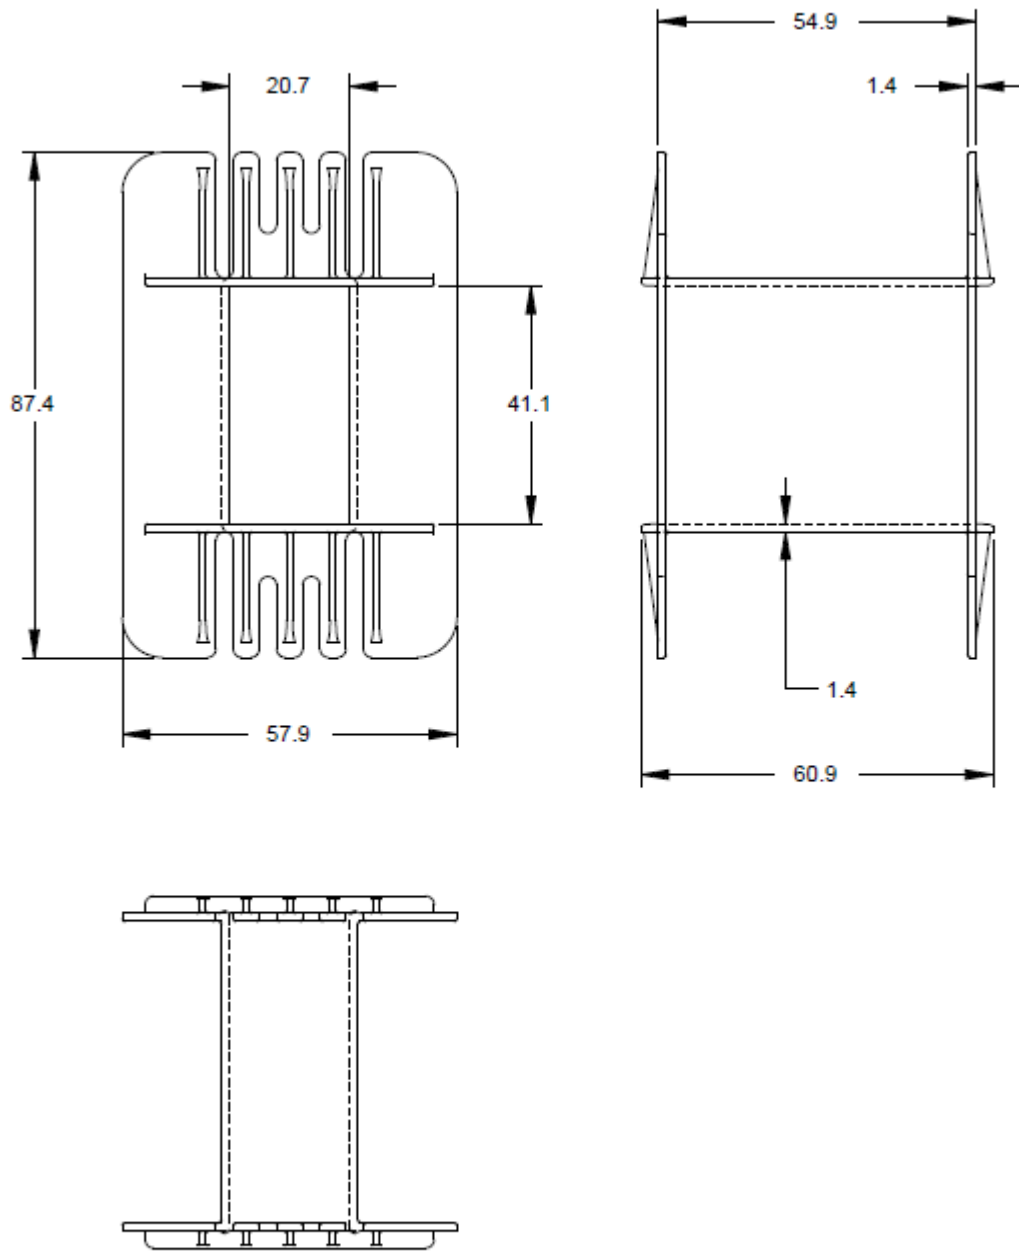

Part No. FE0430
E80/38/20 DOUBLE BOBBIN

Dimensions in millimetres.

Issue 1