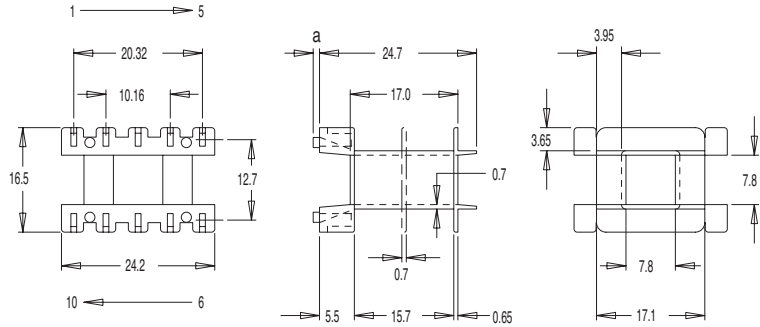

EF 25/13/7 VERTICAL

FE0100

Bobbin size	Type/Description	Terminal type	No. of terminals available	a	Part No.
EF 25/13/7	SS With stand offs	TBS 600 Series	10 (2 x 5)	1.0	FE0100
EF 25/13/7	DS With stand offs	TBS 600 Series	10 (2 x 5)	1.0	FE0101
EF 25/13/7	SS	TBS 600 Series	10 (2 x 5)	-	FE0102
EF 25/13/7	DS	TBS 600 Series	10 (2 x 5)	-	FE0103
EF 25/13/7	SS With barrier stand offs	0.7mm Sq. Wire	10 (2 x 5)	3.1	FE0108*

Standard materials: Nylon 66 glass reinforced to UL94V0 Dimensions in millimetres  
 \*Contact sales office for drawing - Standard Material Nylon 46 Glass Reinforced to UL94 V0.

EF 25/13/7 HORIZONTAL

Bobbin size	Type	Terminal type	No. of terminals available	Part No.
EF 25/13/7	SS	TBS 600 Series	10 (2 x 5)	FE0110
EF 25/13/7	DS	TBS 600 Series	10 (2 x 5)	FE0111

Standard materials: Nylon 66 glass reinforced to UL94V0 Dimensions in millimetres