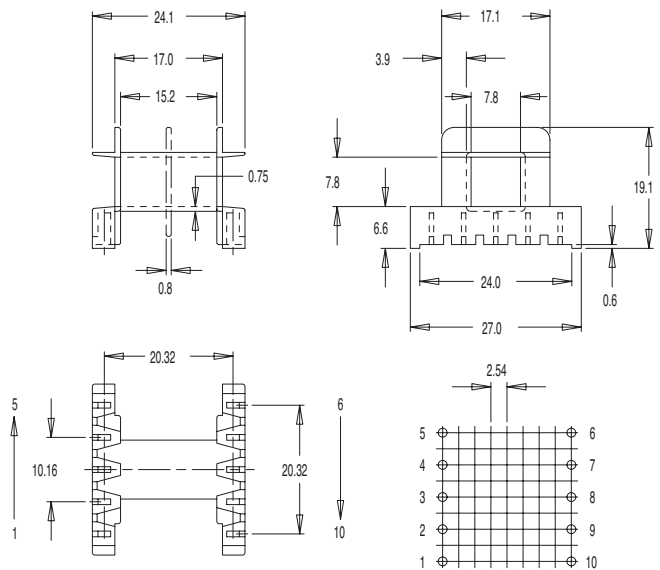

EF 25/13/7 VERTICAL

FE0100

Bobbin size	Type/Description	Terminal type	No. of terminals available	a	Part No.
EF 25/13/7	SS With stand offs	TBS 600 Series	10 (2 x 5)	1.0	FE0100
EF 25/13/7	DS With stand offs	TBS 600 Series	10 (2 x 5)	1.0	FE0101
EF 25/13/7	SS	TBS 600 Series	10 (2 x 5)	-	FE0102
EF 25/13/7	DS	TBS 600 Series	10 (2 x 5)	-	FE0103
EF 25/13/7	SS With barrier stand offs	0.7mm Sq. Wire	10 (2 x 5)	3.1	FE0108*

Standard materials: Nylon 66 glass reinforced to UL94V0 Dimensions in millimetres  
 \*Contact sales office for drawing - Standard Material Nylon 46 Glass Reinforced to UL94 V0.

EF 25/13/7 HORIZONTAL

Bobbin size	Type	Terminal type	No. of terminals available	Part No.
EF 25/13/7	SS	TBS 600 Series	10 (2 x 5)	FE0110
EF 25/13/7	DS	TBS 600 Series	10 (2 x 5)	FE0111

Standard materials: Nylon 66 glass reinforced to UL94V0 Dimensions in millimetres