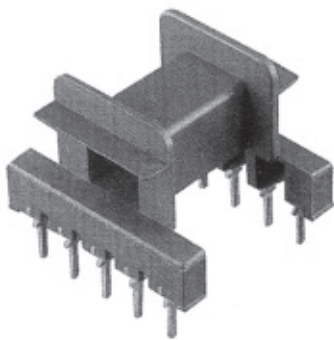

EF 25/13/7 VERTICAL

FE0100

Bobbin size	Type/Description	Terminal type	No. of terminals available	a	Part No.
EF 25/13/7	SS With stand offs	TBS 600 Series	10 (2 x 5)	1.0	FE0100
EF 25/13/7	DS With stand offs	TBS 600 Series	10 (2 x 5)	1.0	FE0101
EF 25/13/7	SS	TBS 600 Series	10 (2 x 5)	-	FE0102
EF 25/13/7	DS	TBS 600 Series	10 (2 x 5)	-	FE0103
EF 25/13/7	SS With barrier stand offs	0.7mm Sq. Wire	10 (2 x 5)	3.1	FE0108*

Standard materials: Nylon 66 glass reinforced to UL94V0 Dimensions in millimetres  
 \*Contact sales office for drawing - Standard Material Nylon 46 Glass Reinforced to UL94 V0.

EF 25/13/7 HORIZONTAL

Bobbin size	Type	Terminal type	No. of terminals available	Part No.
EF 25/13/7	SS	TBS 600 Series	10 (2 x 5)	FE0110
EF 25/13/7	DS	TBS 600 Series	10 (2 x 5)	FE0111

Standard materials: Nylon 66 glass reinforced to UL94V0 Dimensions in millimetres