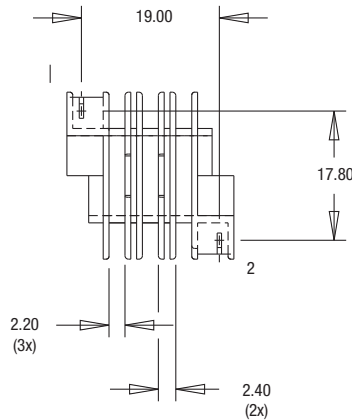

GAS IGNITION - 3 CHAMBER
Ø11.0 BORE

GI4700GNNBLK0001

Description	Type	Terminal type	No. of terminals available	Part No.
Gas Ignition	3 chamber	TBS 600 Series	2	GI4700

Standard materials: Nylon 66 glass reinforced Dimensions in millimetres