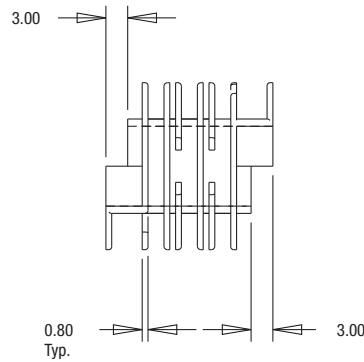

GAS IGNITION - 3 CHAMBER
Ø11.0 BORE

GI4700GNNBLK0001

Description	Type	Terminal type	No. of terminals available	Part No.
Gas Ignition	3 chamber	TBS 600 Series	2	GI4700

Standard materials: Nylon 66 glass reinforced Dimensions in millimetres