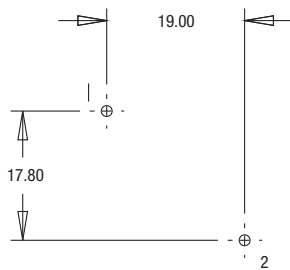

GAS IGNITION - 3 CHAMBER
Ø11.0 BORE

GI4700GNNBLK0001

Description	Type	Terminal type	No. of terminals available	Part No.
Gas Ignition	3 chamber	TBS 600 Series	2	GI4700

Standard materials: Nylon 66 glass reinforced Dimensions in millimetres