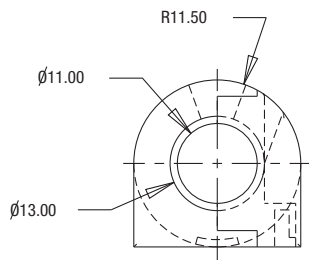

GAS IGNITION - 3 CHAMBER
Ø11.0 BORE

GI4700GNNBLK0001

Description	Type	Terminal type	No. of terminals available	Part No.
Gas Ignition	3 chamber	TBS 600 Series	2	GI4700

Standard materials: Nylon 66 glass reinforced Dimensions in millimetres