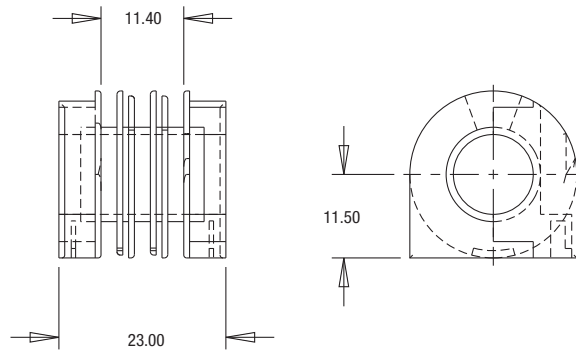

GAS IGNITION - 3 CHAMBER
Ø11.0 BORE

GI4700GNNBLK0001

Description	Type	Terminal type	No. of terminals available	Part No.
Gas Ignition	3 chamber	TBS 600 Series	2	GI4700

Standard materials: Nylon 66 glass reinforced Dimensions in millimetres