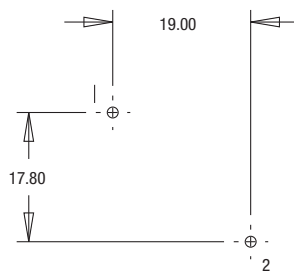

# GAS IGNITION - SINGLE CHAMBER Ø11.0 BORE

GI4740GNNBLK0001

Description	Type	Terminal type	No. of terminals available	Part No.
Gas Ignition	Single chamber	TBS 600 Series	2	GI4740

Standard materials: Nylon 66 glass reinforced    Dimensions in millimetres