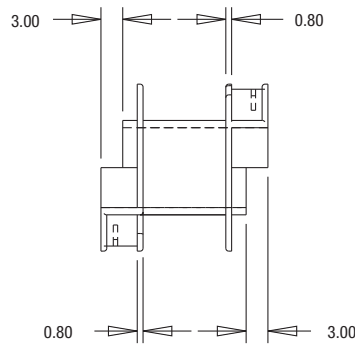

# GAS IGNITION - SINGLE CHAMBER Ø11.0 BORE

GI4740GNNBLK0001

Description	Type	Terminal type	No. of terminals available	Part No.
Gas Ignition	Single chamber	TBS 600 Series	2	GI4740

Standard materials: Nylon 66 glass reinforced    Dimensions in millimetres