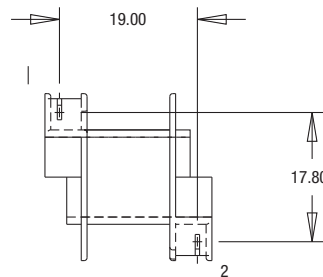

# GAS IGNITION - SINGLE CHAMBER Ø11.0 BORE

GI4740GNNBLK0001

Description	Type	Terminal type	No. of terminals available	Part No.
Gas Ignition	Single chamber	TBS 600 Series	2	GI4740

Standard materials: Nylon 66 glass reinforced    Dimensions in millimetres