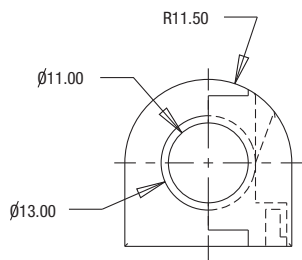

# GAS IGNITION - SINGLE CHAMBER Ø11.0 BORE

GI4740GNNBLK0001

Description	Type	Terminal type	No. of terminals available	Part No.
Gas Ignition	Single chamber	TBS 600 Series	2	GI4740

Standard materials: Nylon 66 glass reinforced    Dimensions in millimetres