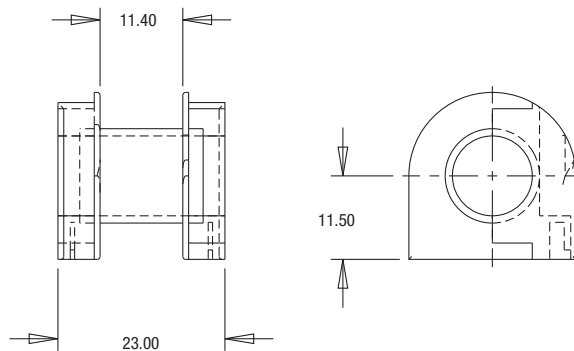

# GAS IGNITION - SINGLE CHAMBER Ø11.0 BORE

GI4740GNNBLK0001

Description	Type	Terminal type	No. of terminals available	Part No.
Gas Ignition	Single chamber	TBS 600 Series	2	GI4740

Standard materials: Nylon 66 glass reinforced    Dimensions in millimetres