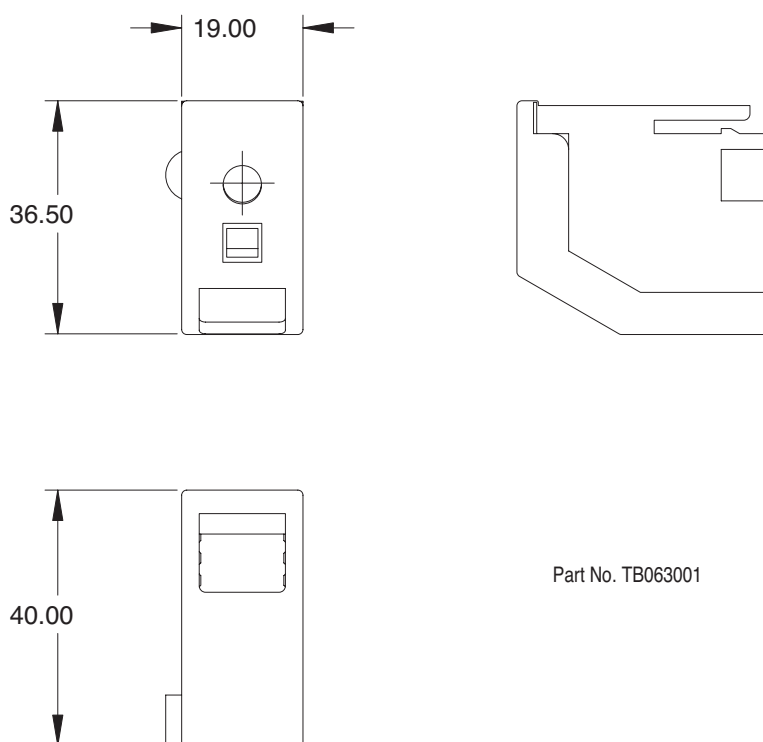

Large Metric Range Accessories

63 Amp Single Way Interlocking Clip Type Terminal Block

63 Amp Single Way Interlocking Clip Type Terminal Block

Part No. TB063001

Multi-way terminal assemblies can be achieved

Type	a	b	c	Part No
Single Amp	19	36,5	40.0	TB 063001

Dimensions in millimetres