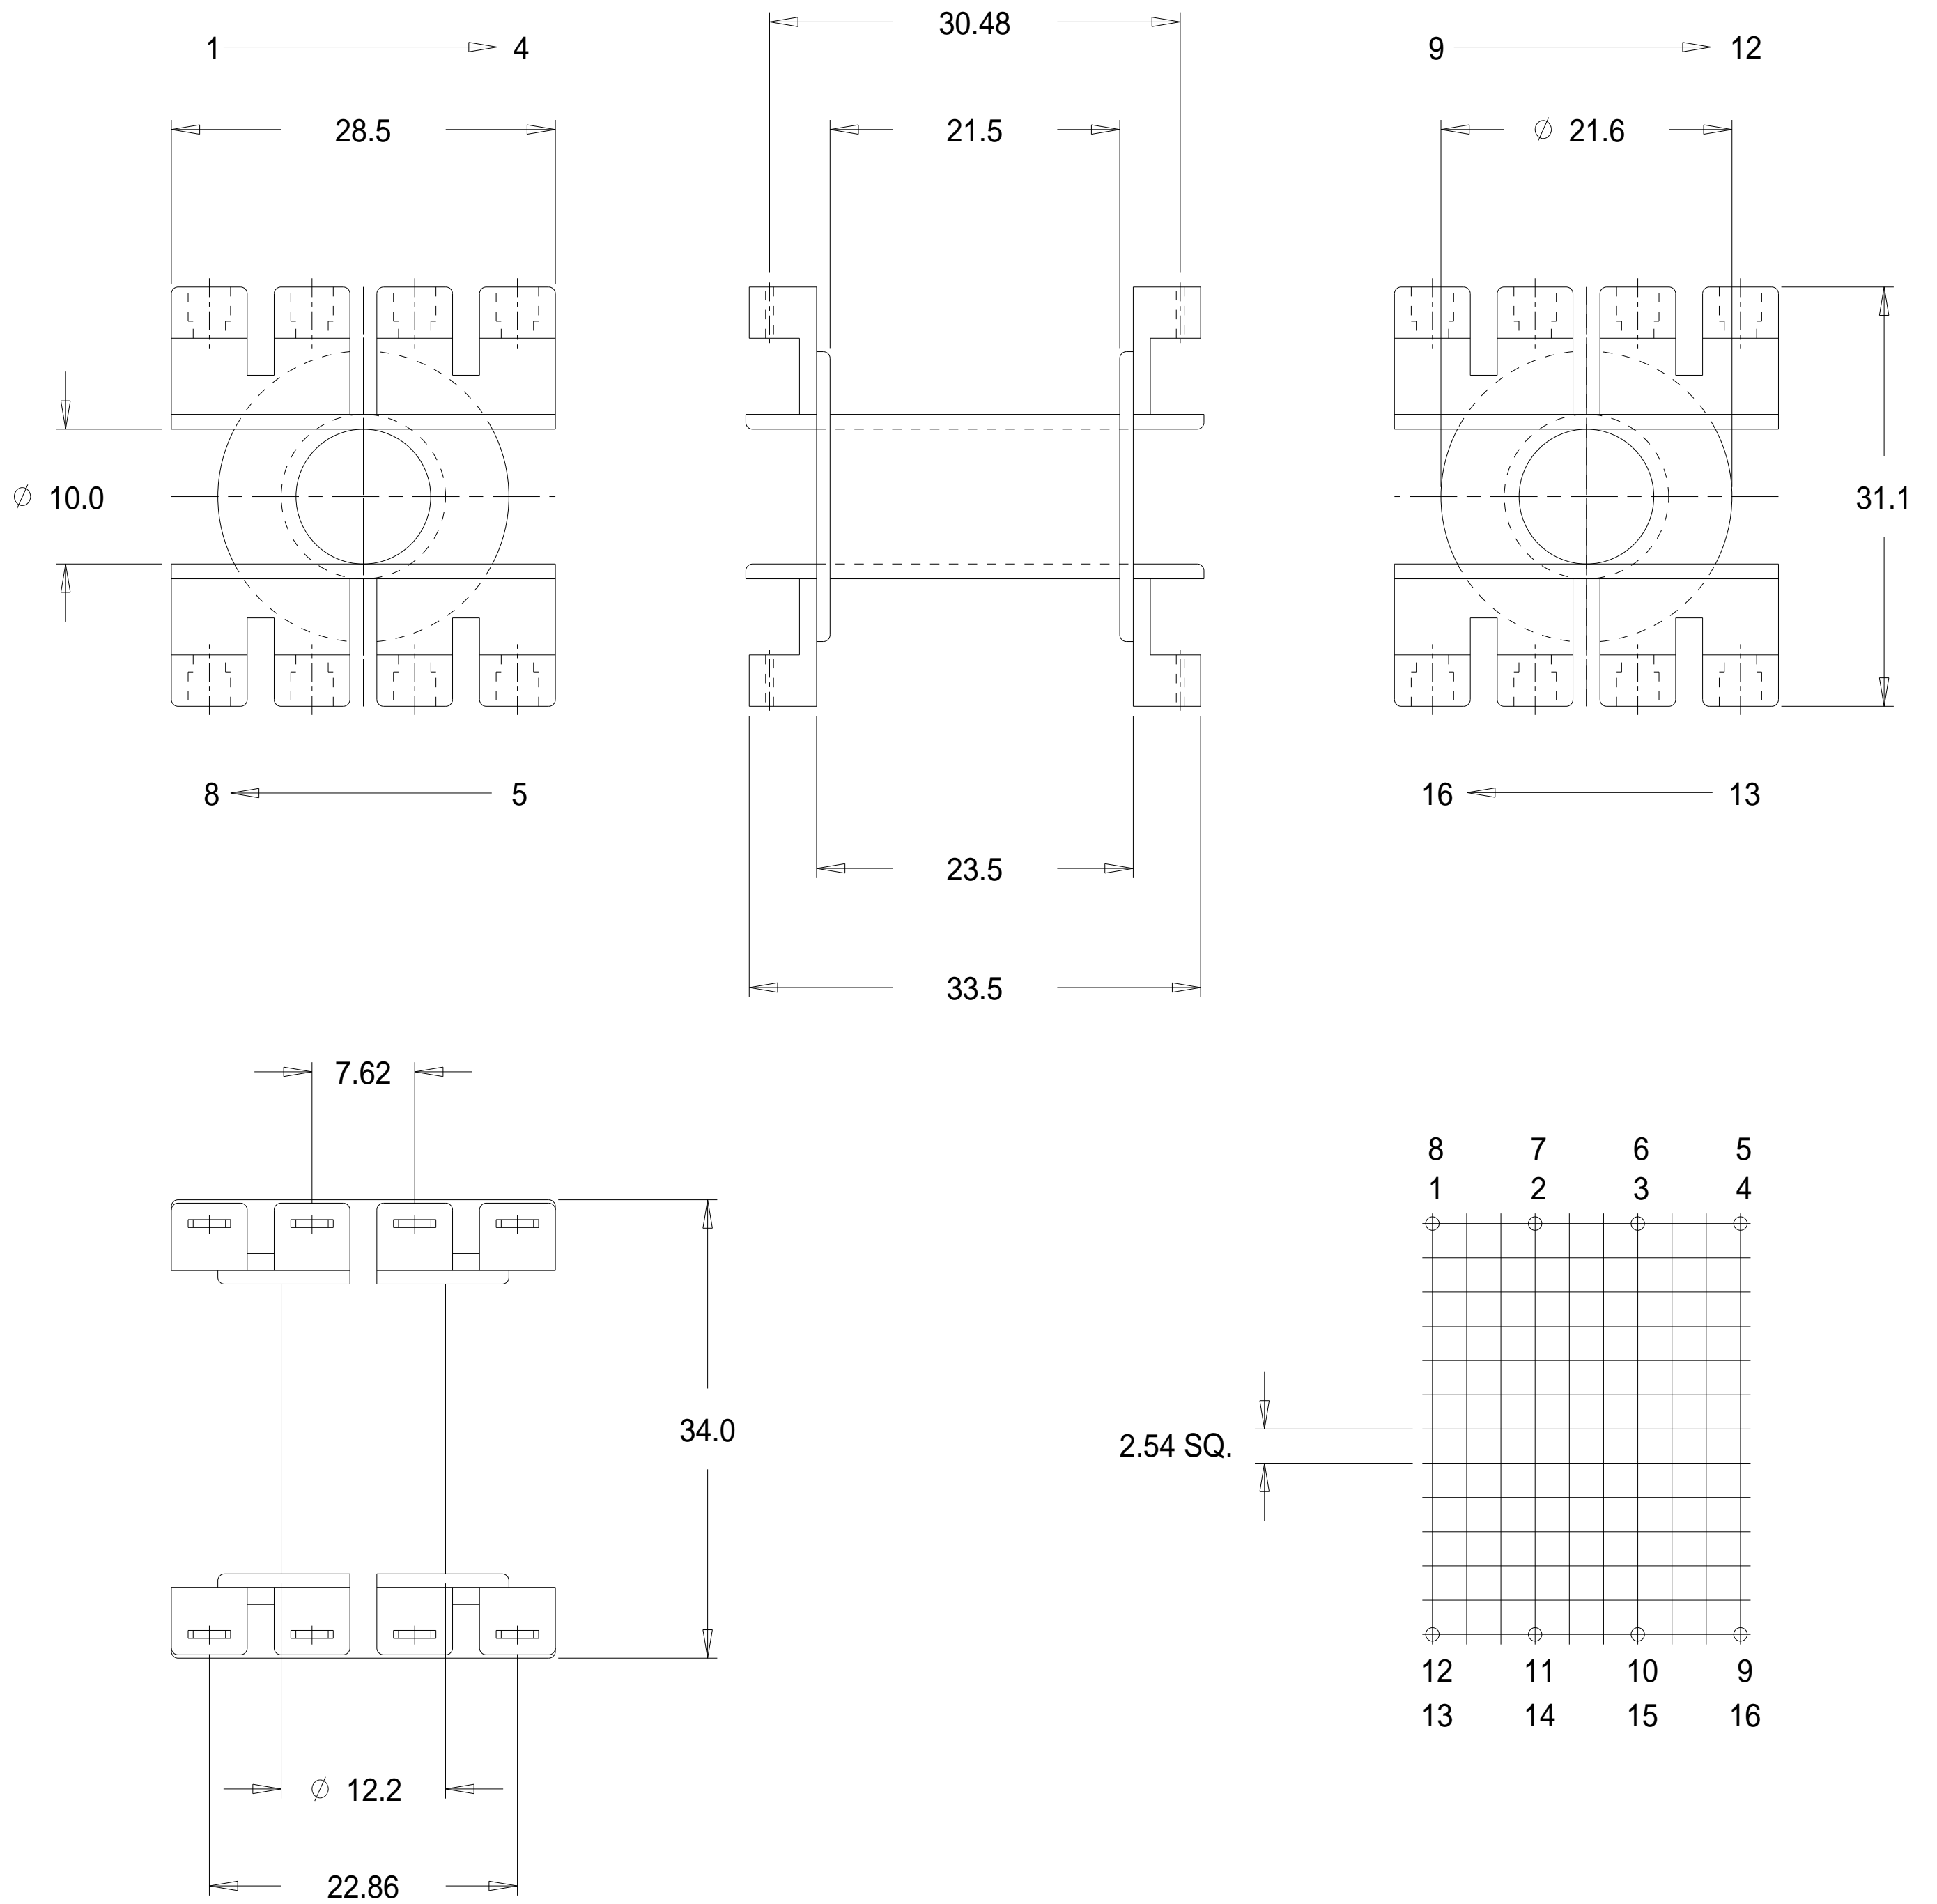

Part No. FC0010

EC35 (MP23) Single Section 'EC' Range Bobbin

Dimensions in millimetres.