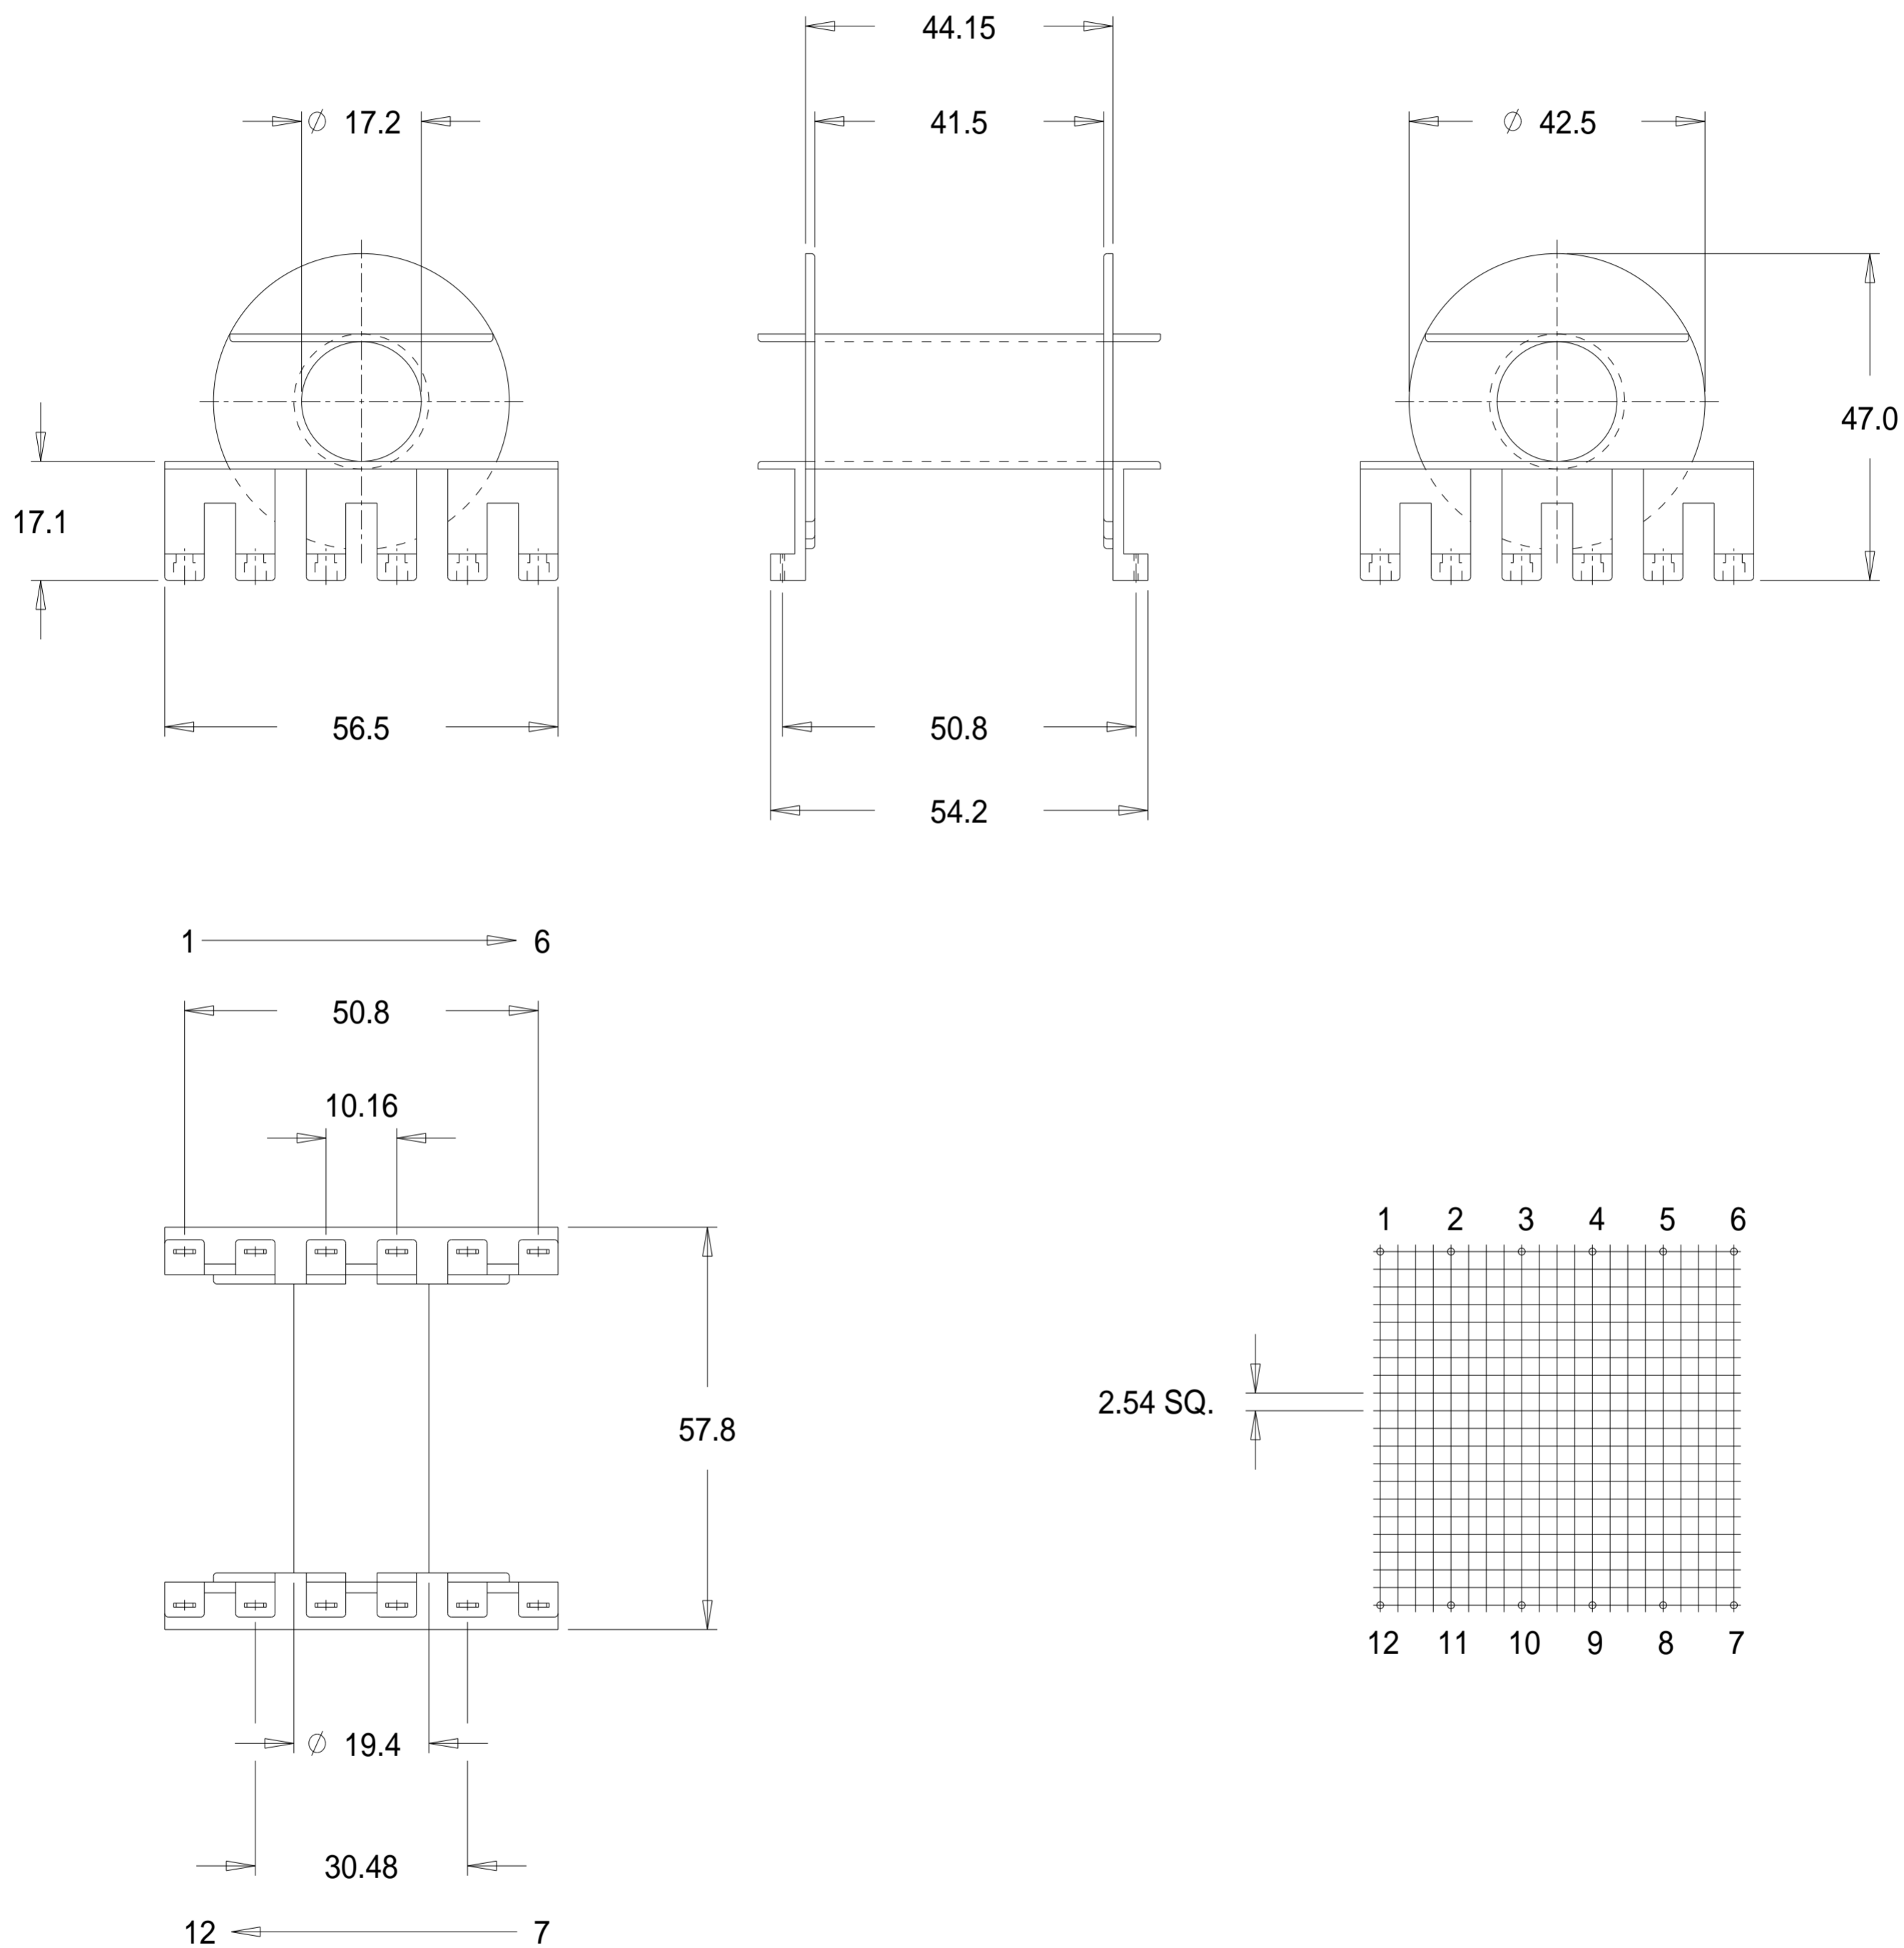

Part No. FC0041

EC70 (MP53) Single Section 'EC' Range Bobbin

Low Profile

Dimensions in millimetres.