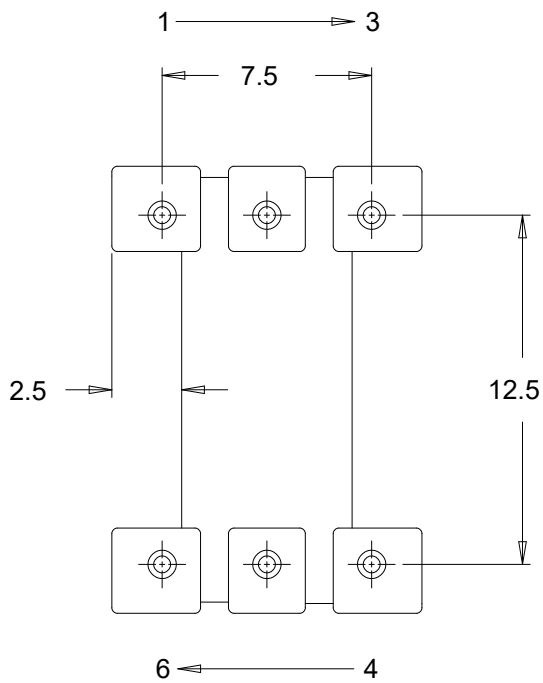

Part No. FE0040

EF16/8/5 Horizontal Single Section Bobbin

Dimensions in millimetres.