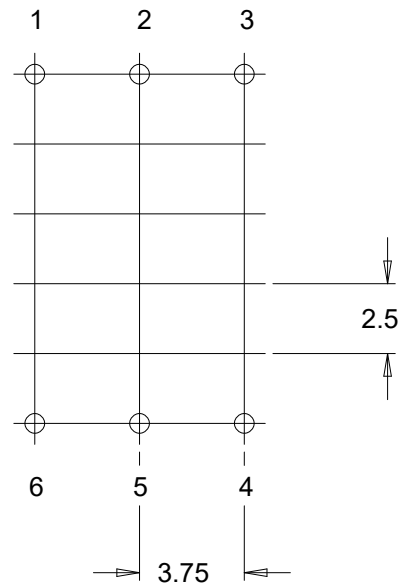

Part No. FE0040

EF16/8/5 Horizontal Single Section Bobbin

Dimensions in millimetres.