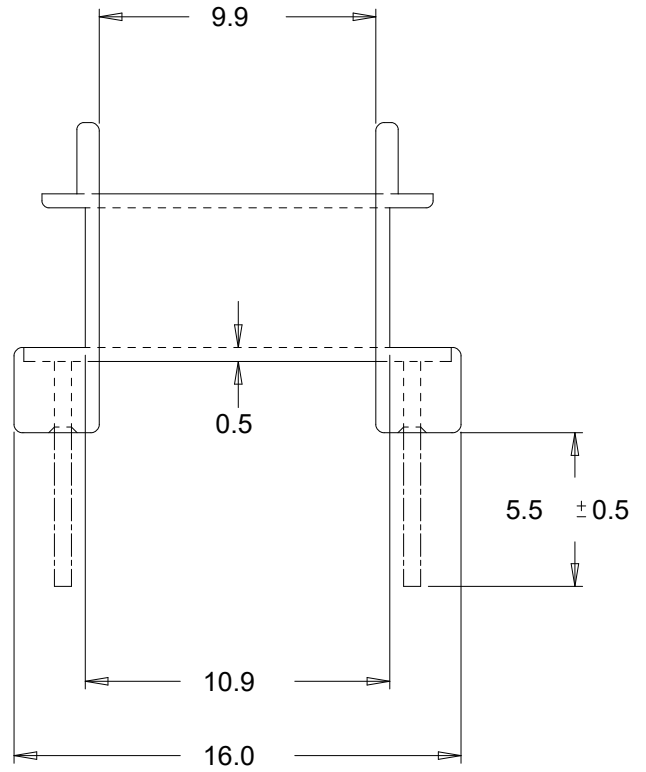

Part No. FE0040

EF16/8/5 Horizontal Single Section Bobbin

Dimensions in millimetres.