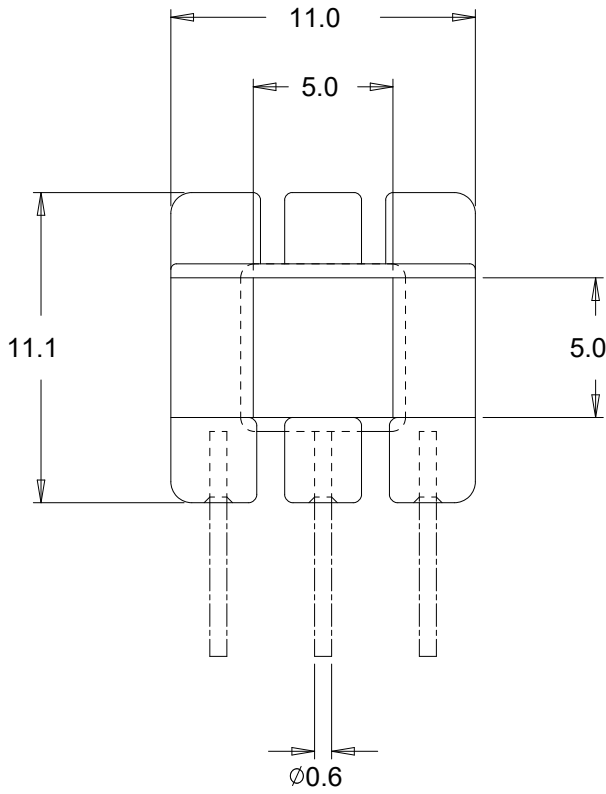

Part No. FE0040

EF16/8/5 Horizontal Single Section Bobbin

Dimensions in millimetres.