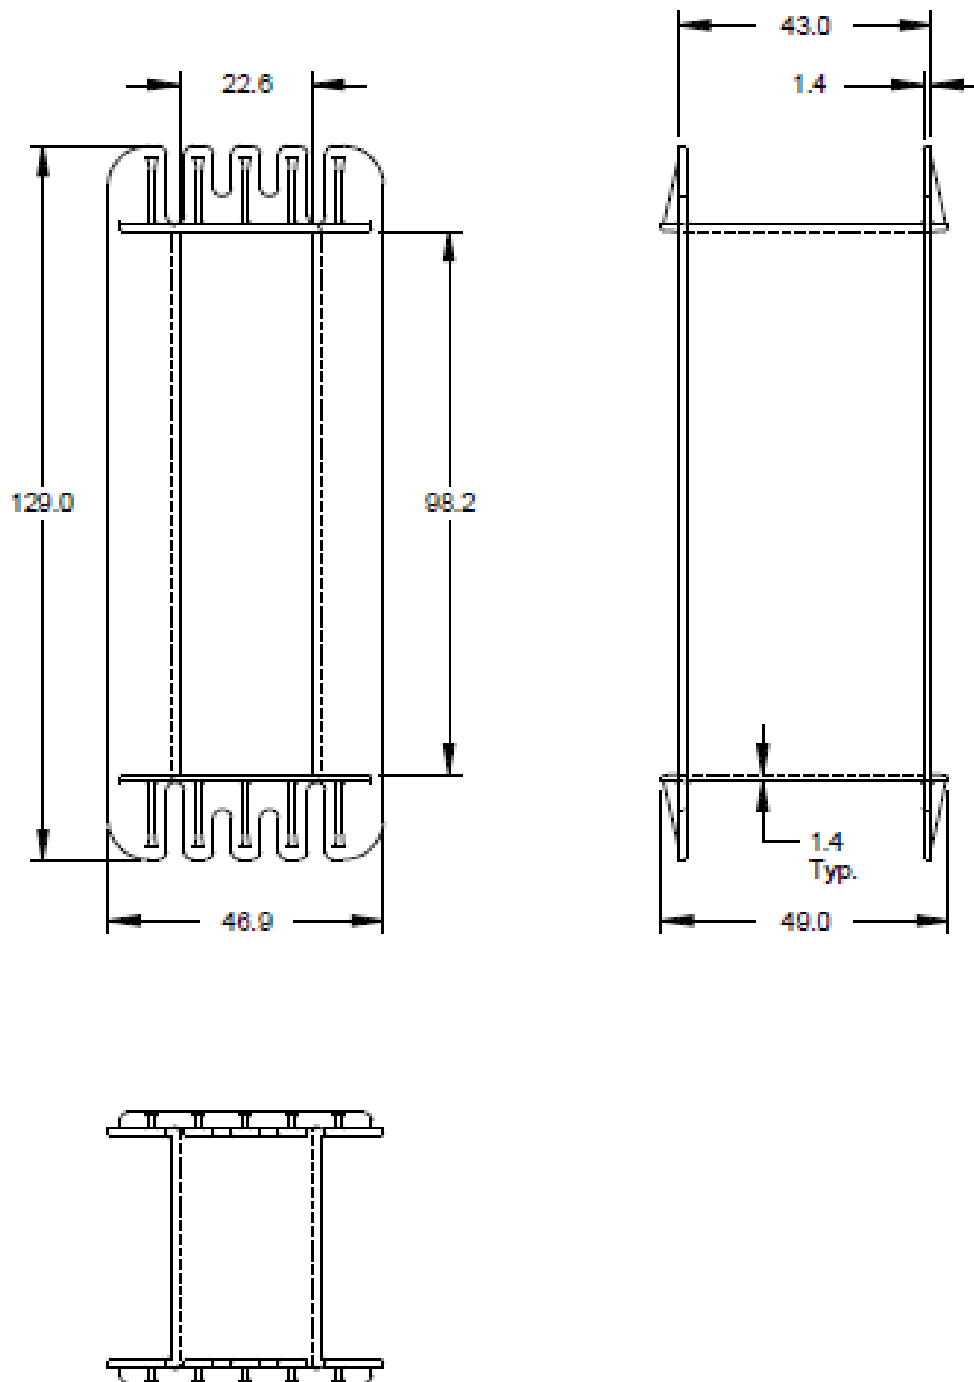

Part No. FE0410
E70/33/32 Triple Bobbin

Dimensions in millimetres.

Issue 1