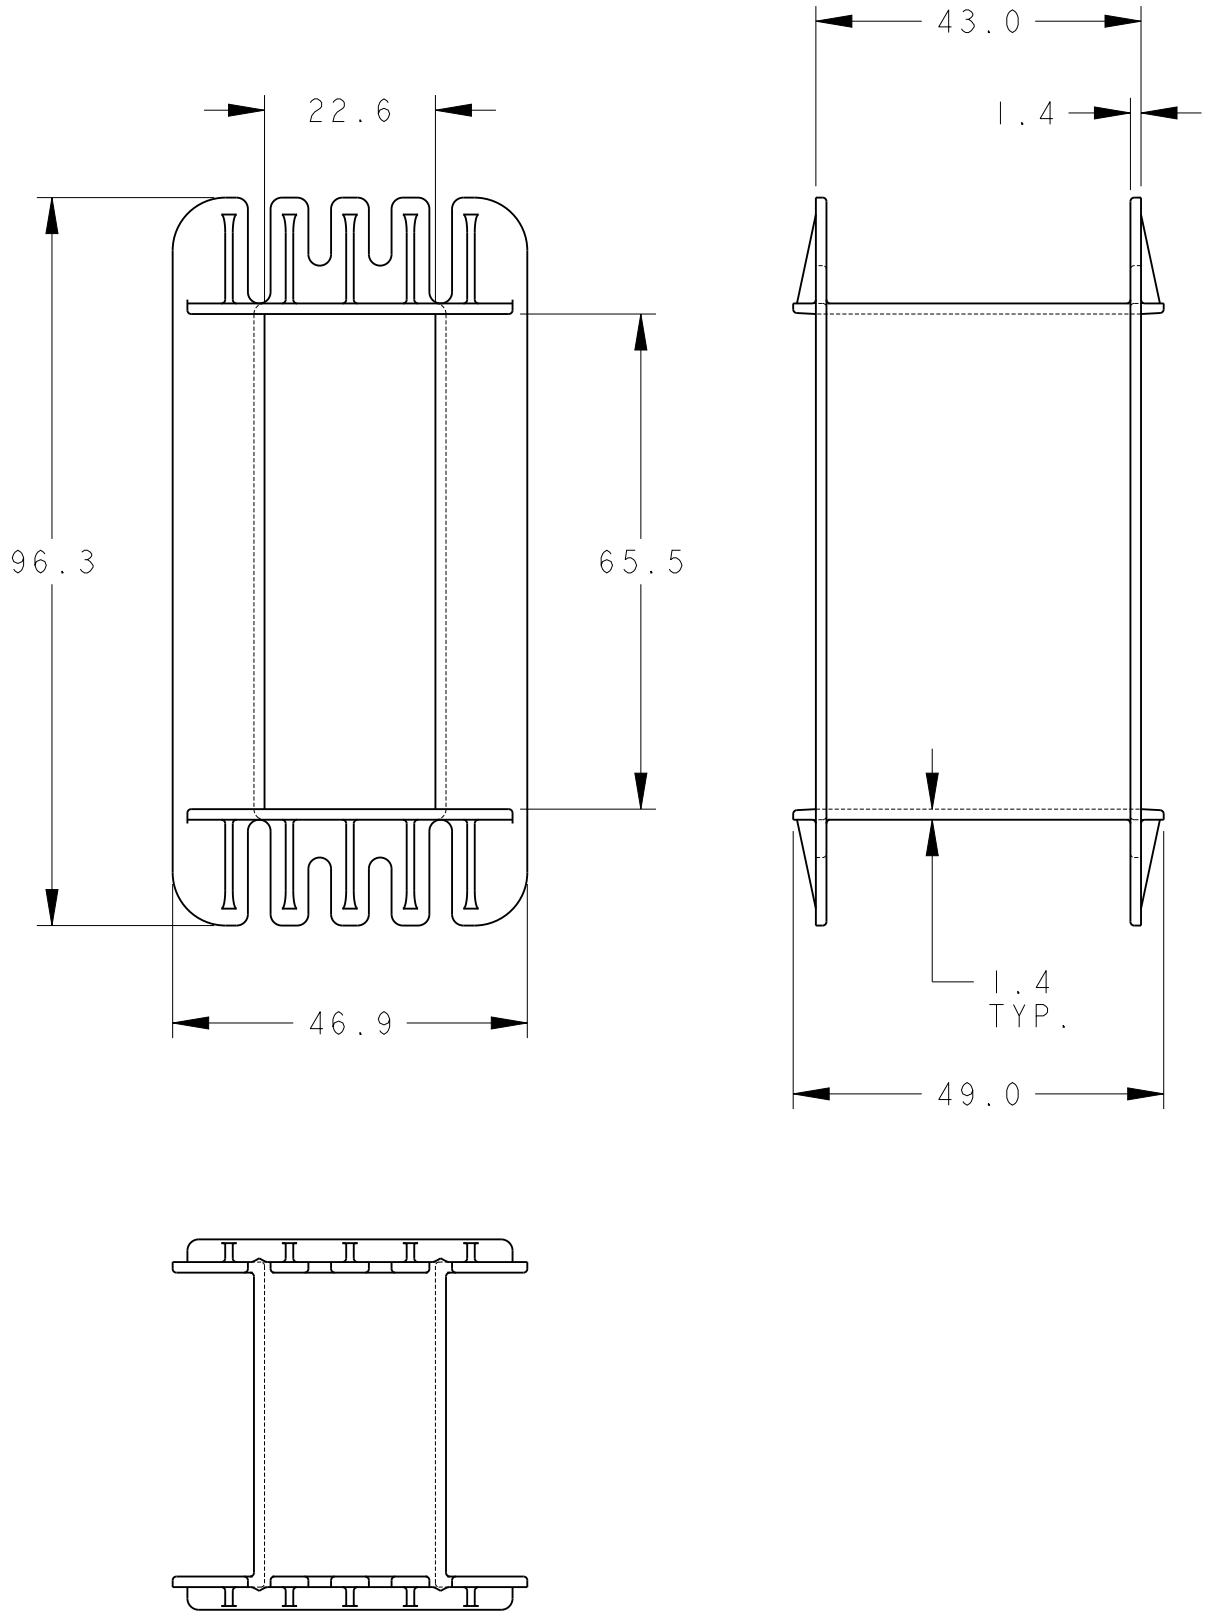

Part No. FE0400

E70/33/32 DOUBLE BOBBIN

Dimensions in millimetres.

Issue 1