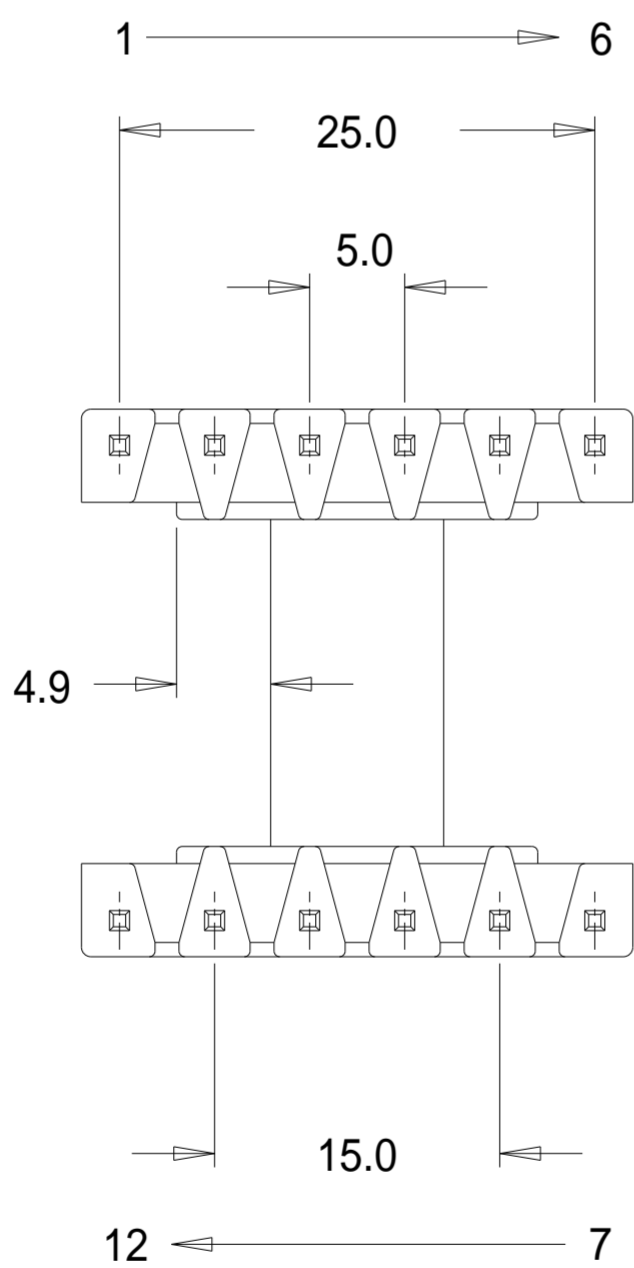

Part No. FE0152

E 30/15/7 Horizontal Single Section Bobbin

Dimensions in millimetres.