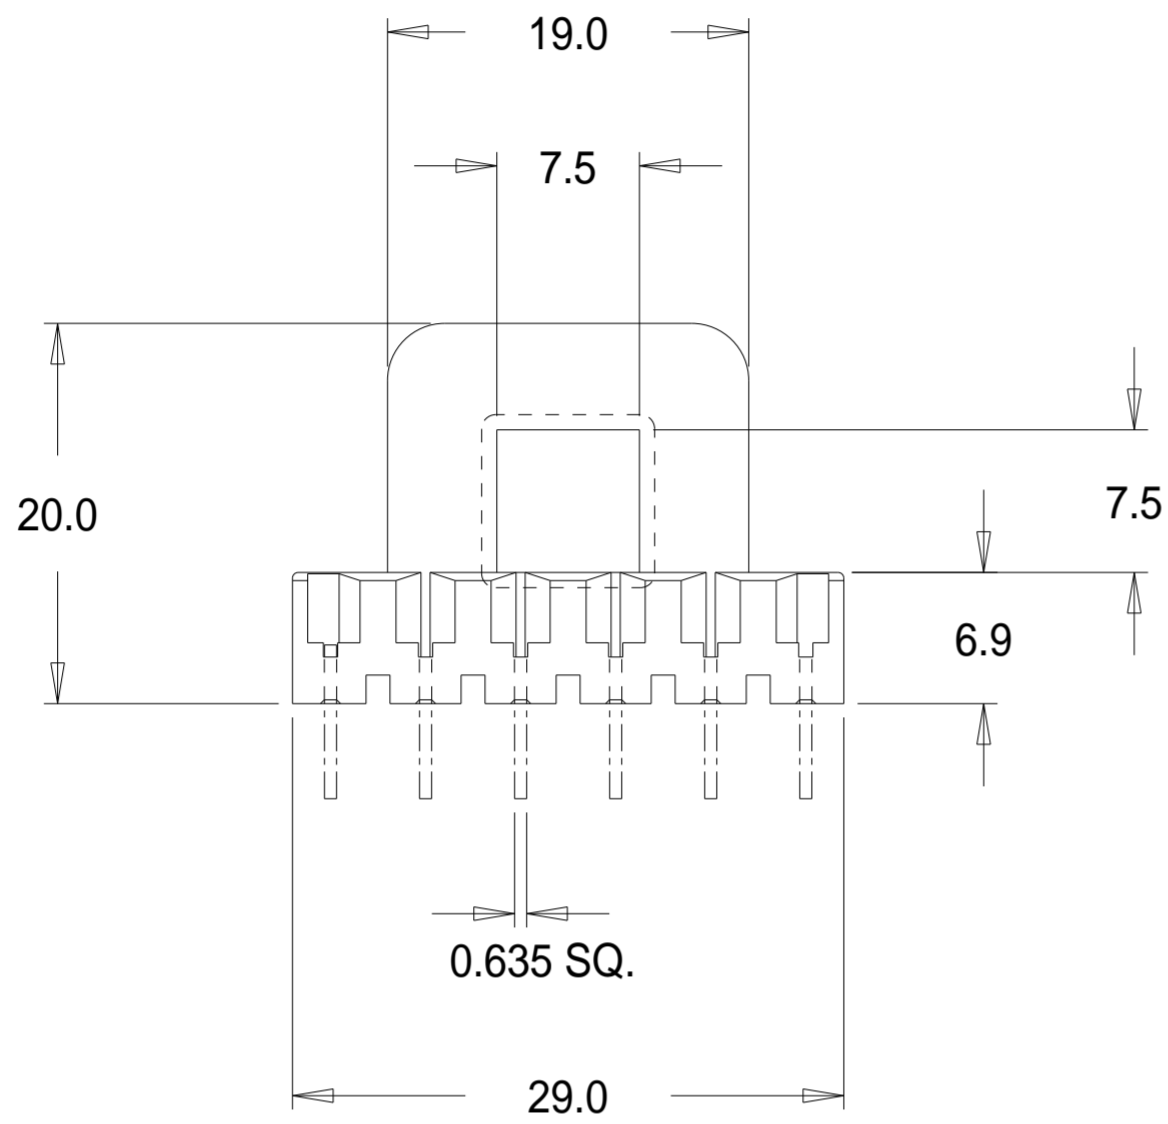

Part No. FE0152

E 30/15/7 Horizontal Single Section Bobbin

Dimensions in millimetres.