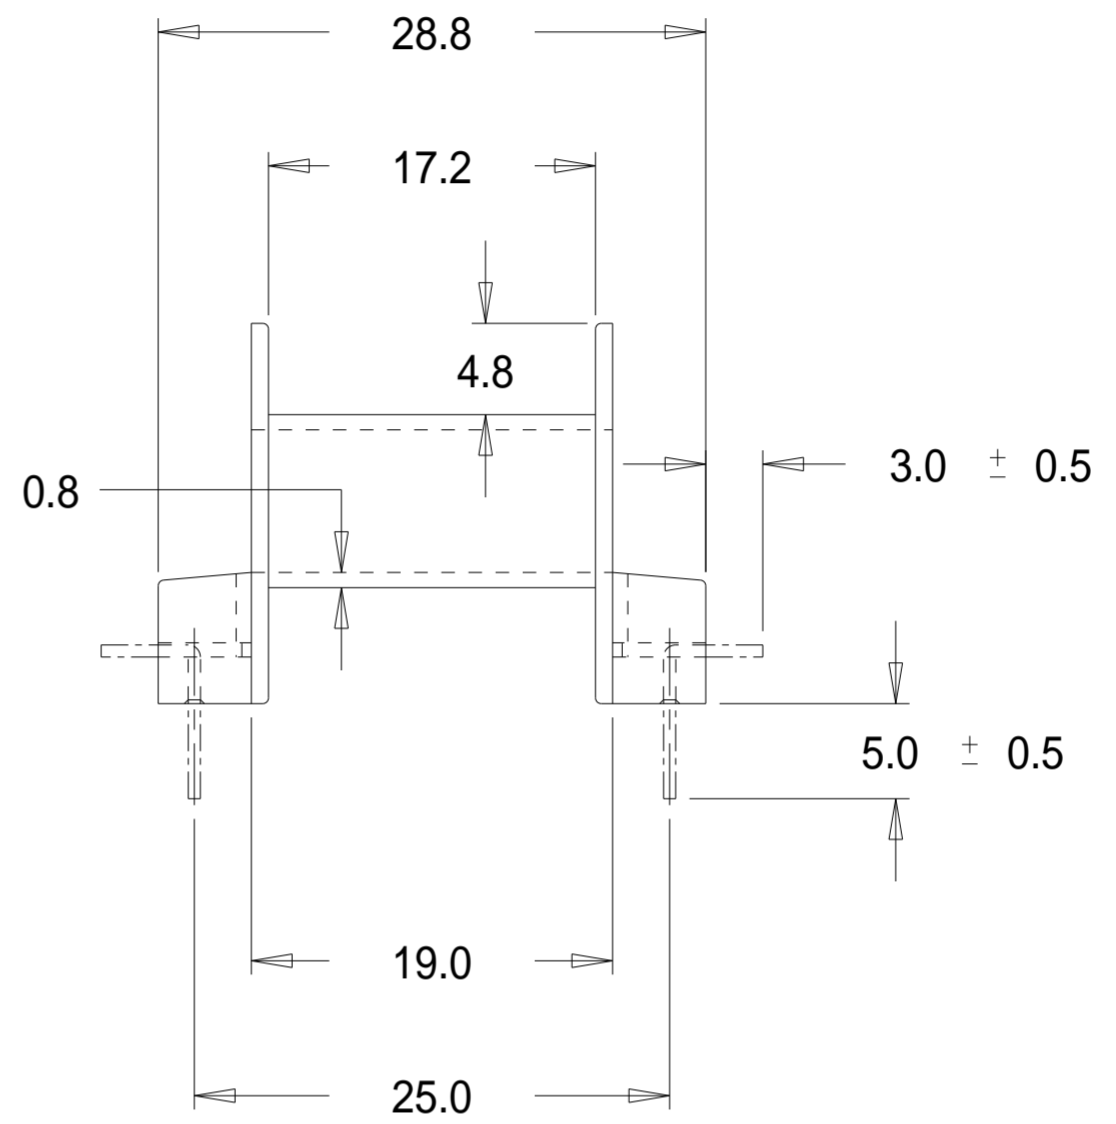

Part No. FE0152

E 30/15/7 Horizontal Single Section Bobbin

Dimensions in millimetres.