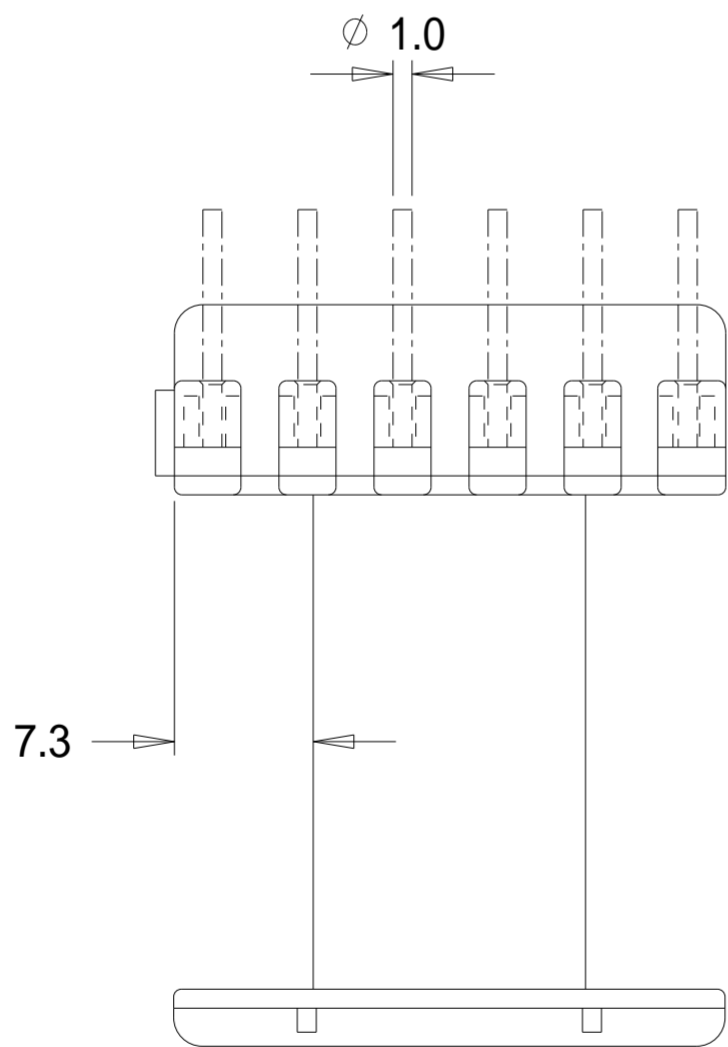

Part No. FE0220

E 42/21/15 Vertical Single Section Bobbin

Dimensions in millimetres.