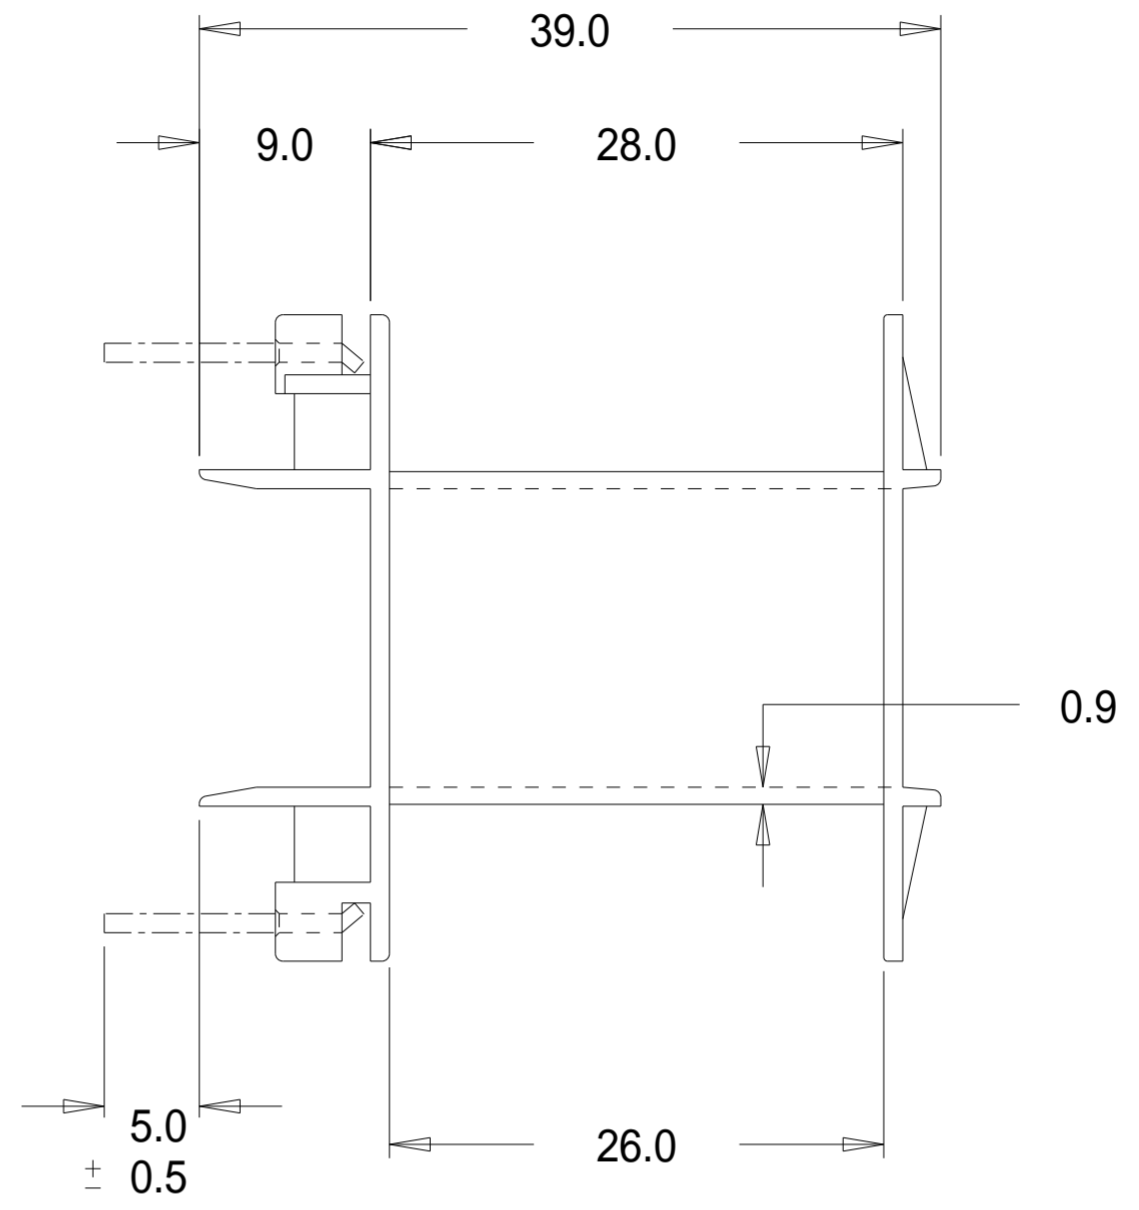

Part No. FE0220

E 42/21/15 Vertical Single Section Bobbin

Dimensions in millimetres.