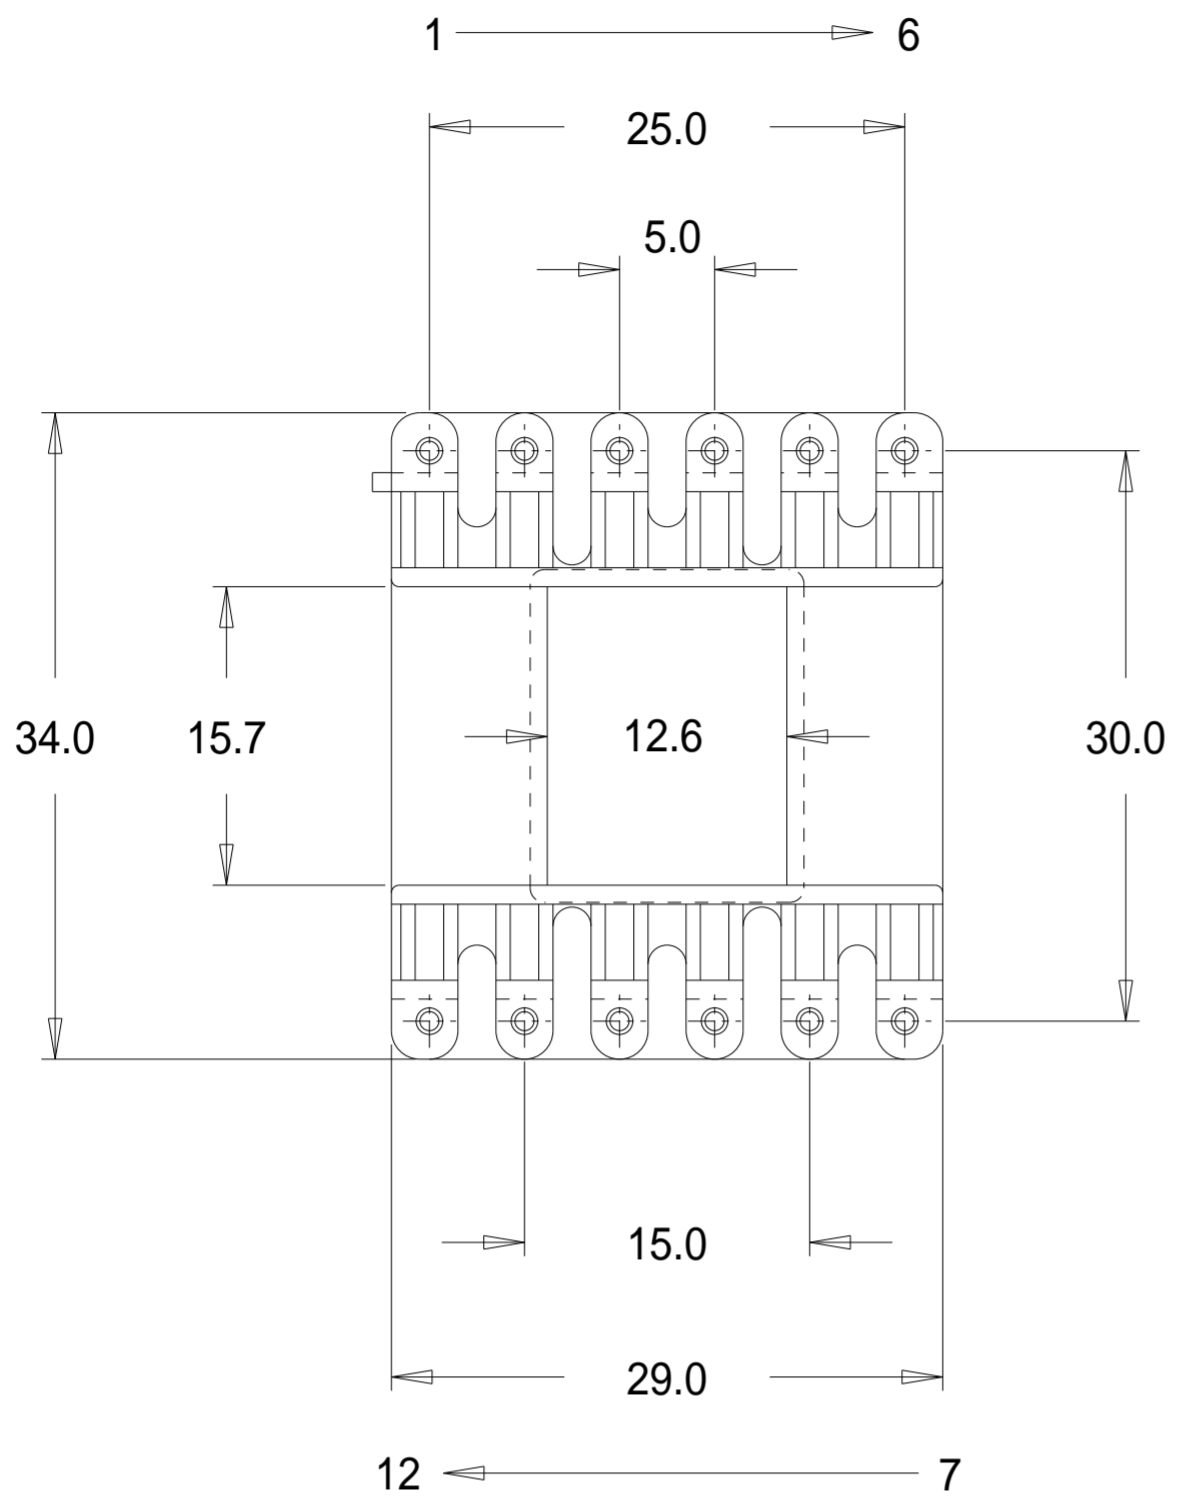

Part No. FE0220

E 42/21/15 Vertical Single Section Bobbin

Dimensions in millimetres.