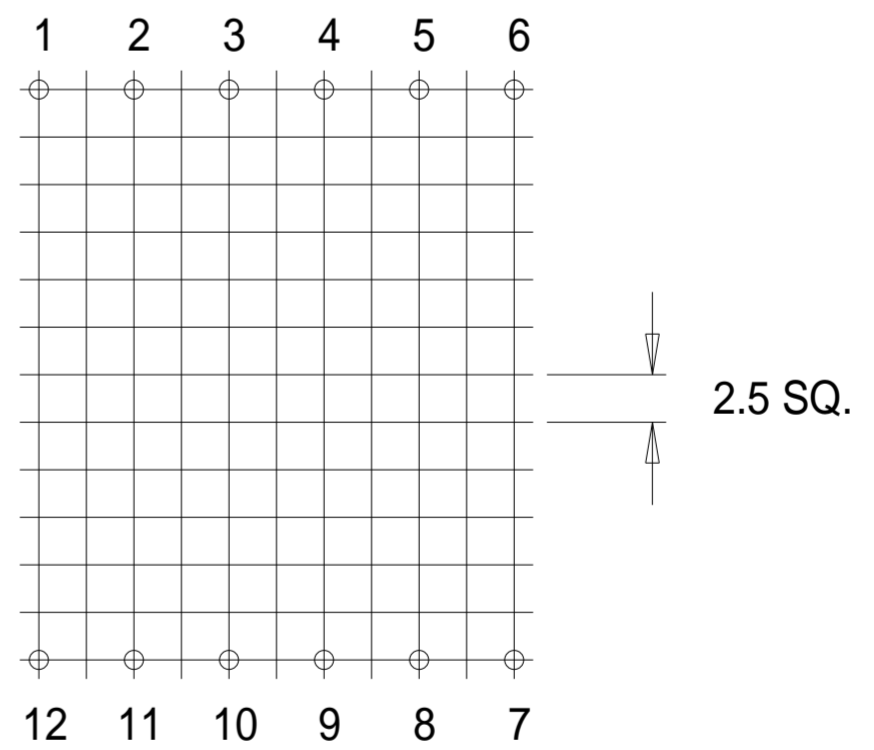

Part No. FE0220

E 42/21/15 Vertical Single Section Bobbin

Dimensions in millimetres.