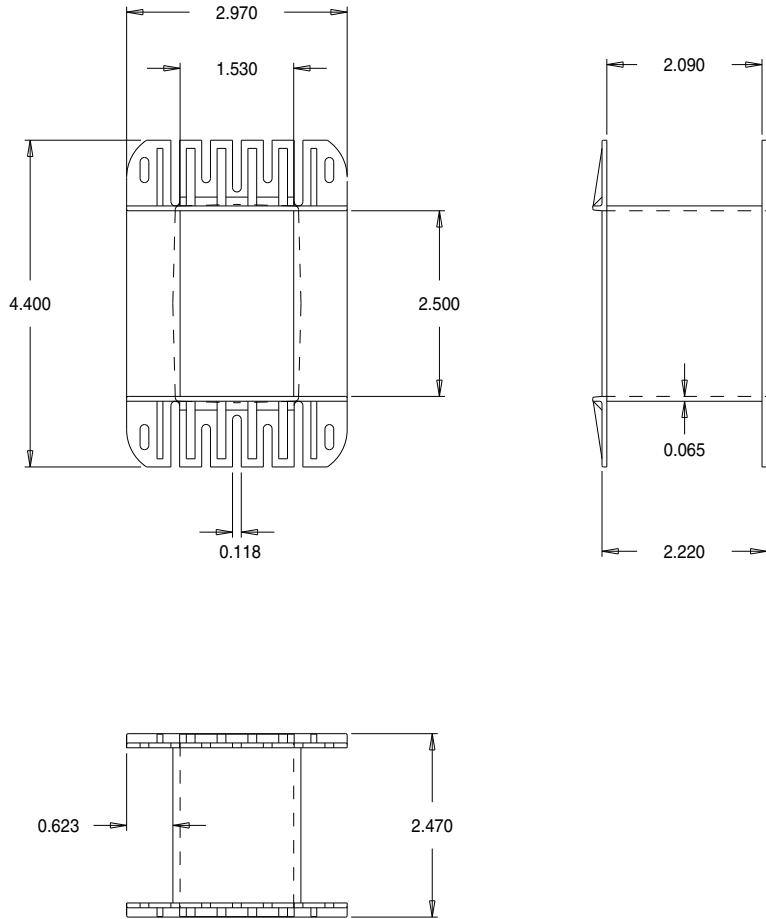

Part No. L01510

120 x 2 1/2 Single Section 'L' Range Bobbin

Dimensions in inches.

Issue 1