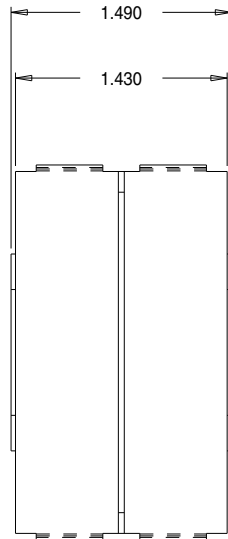

Part No. S06300
29 x 1 1/4 'S' Range Side Cover

Dimensions in inches

Issue 1