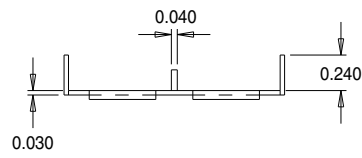

Part No. S06300
29 x 1 1/4 'S' Range Side Cover

Dimensions in inches

Issue 1