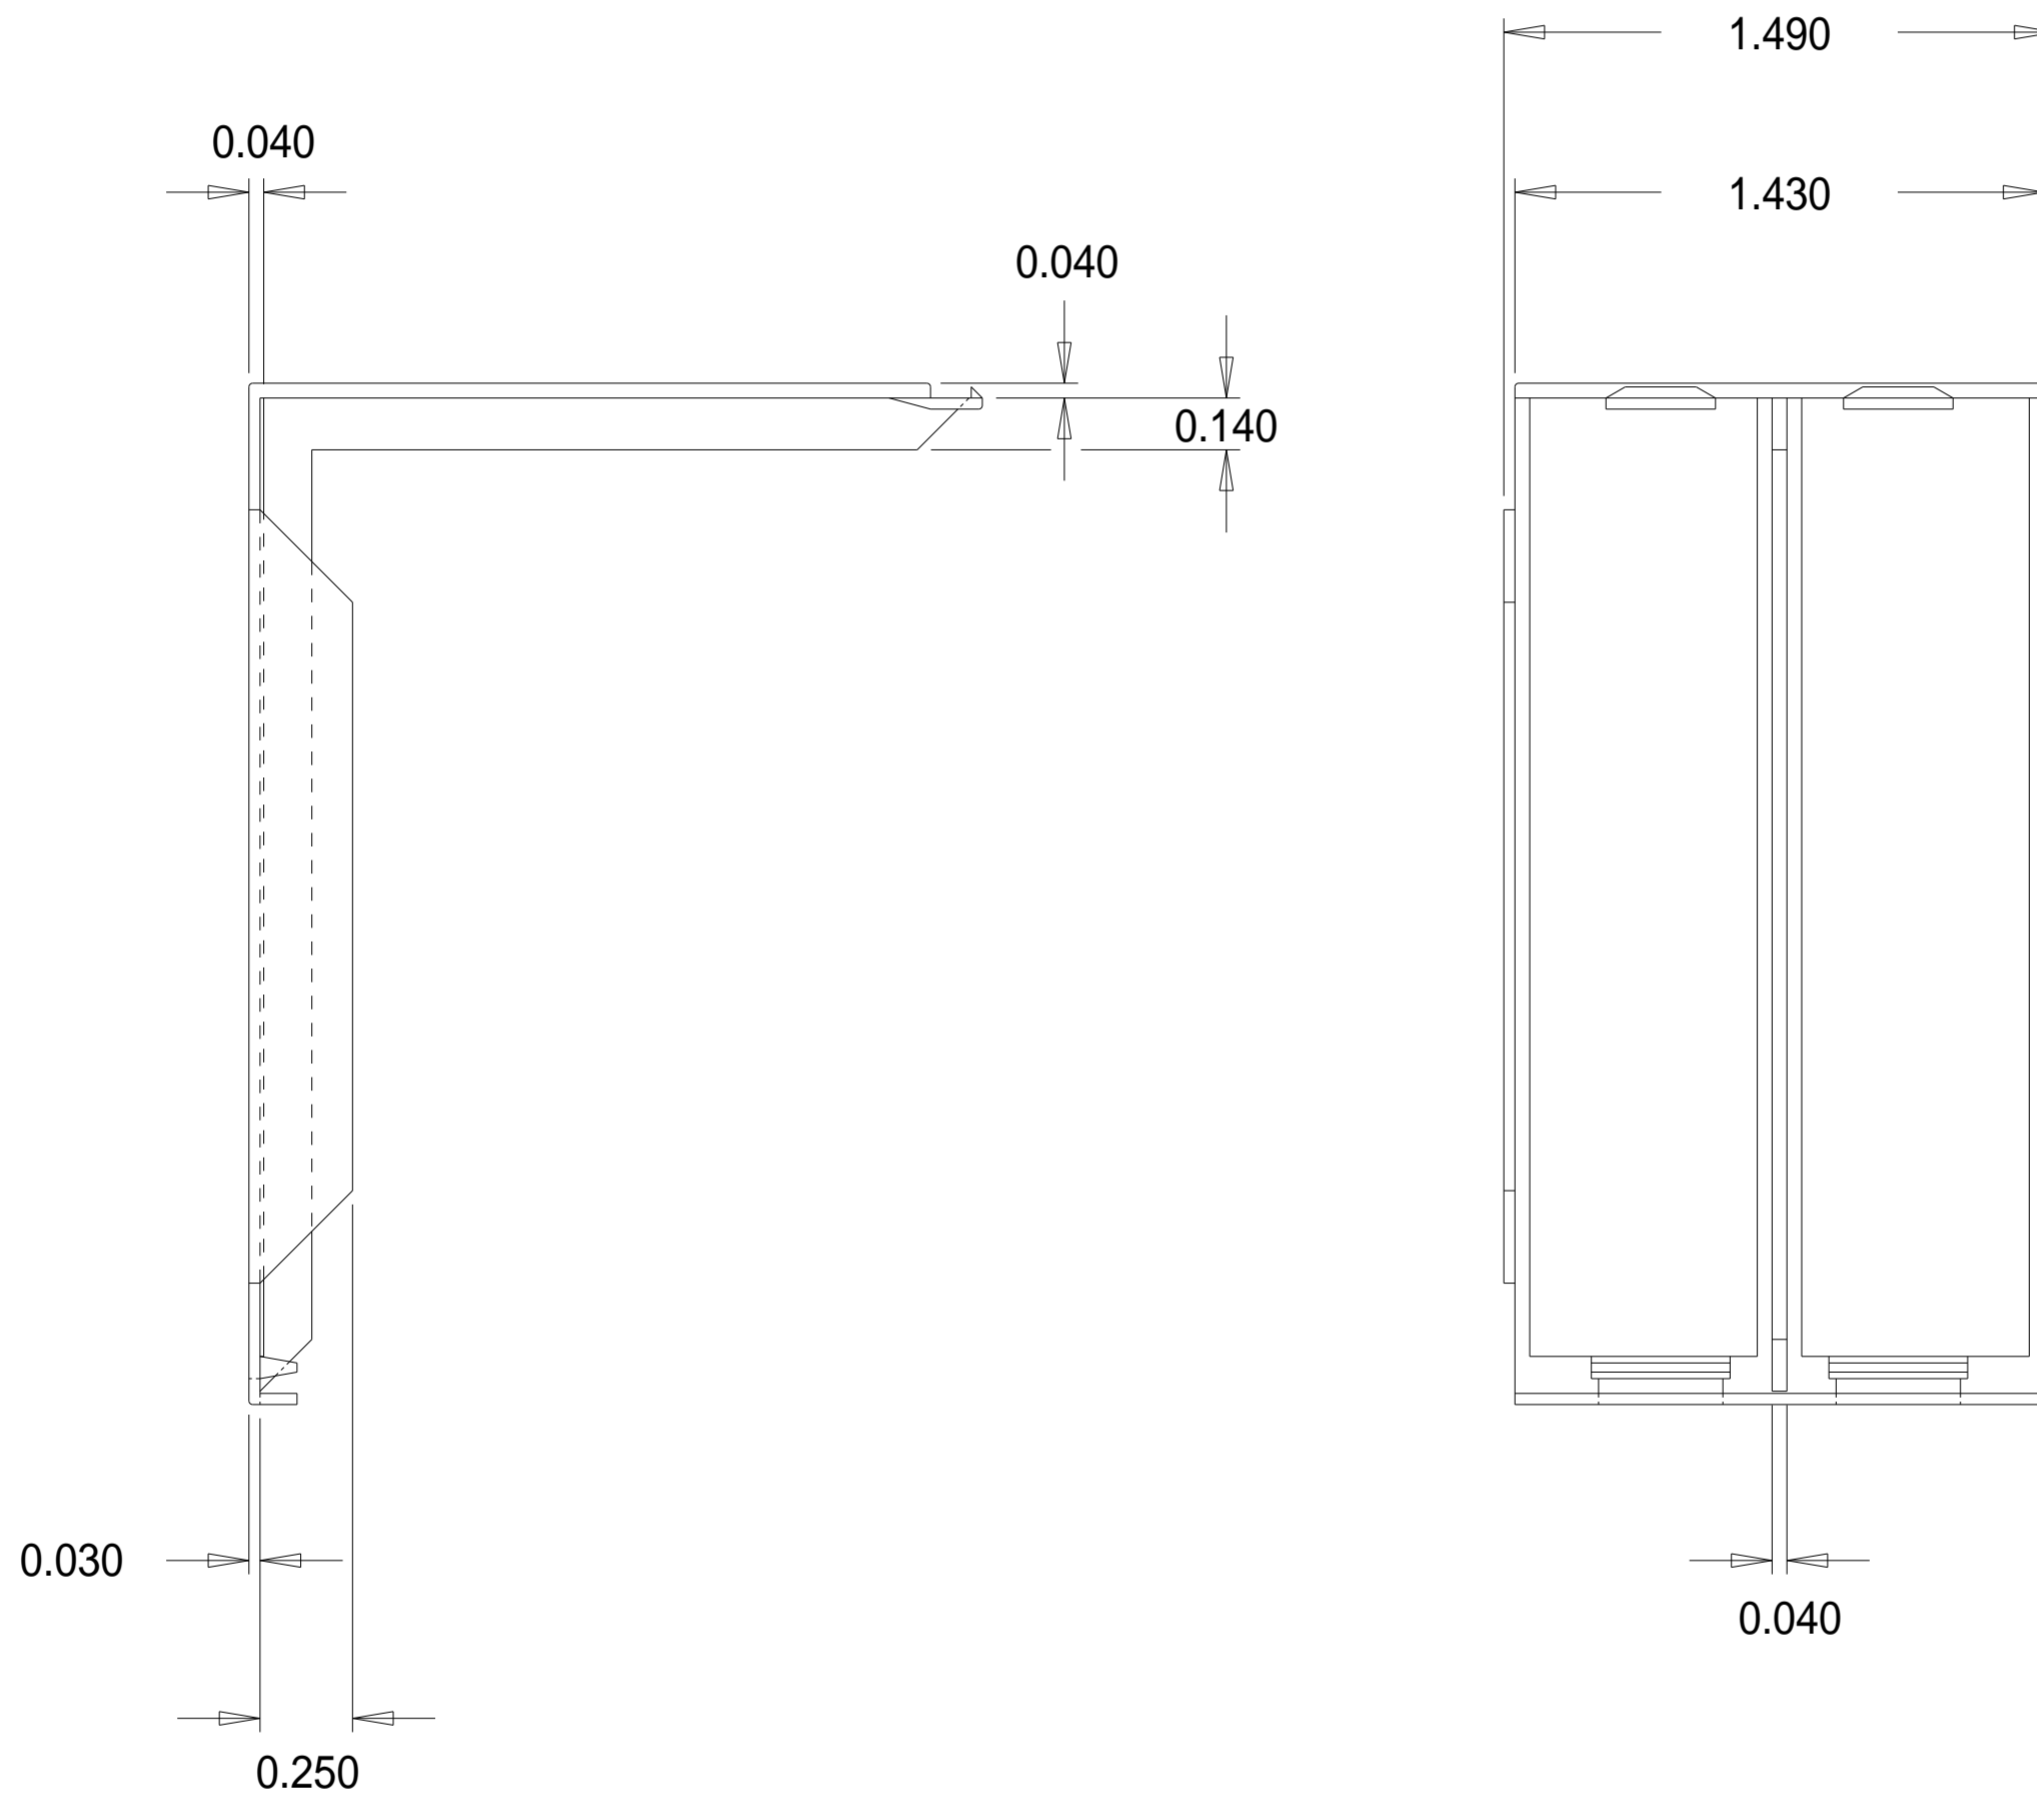

Part No. S06900

29 x 1 1/2" 'S' Range Full Insulation Cover

Dimensions in inches.